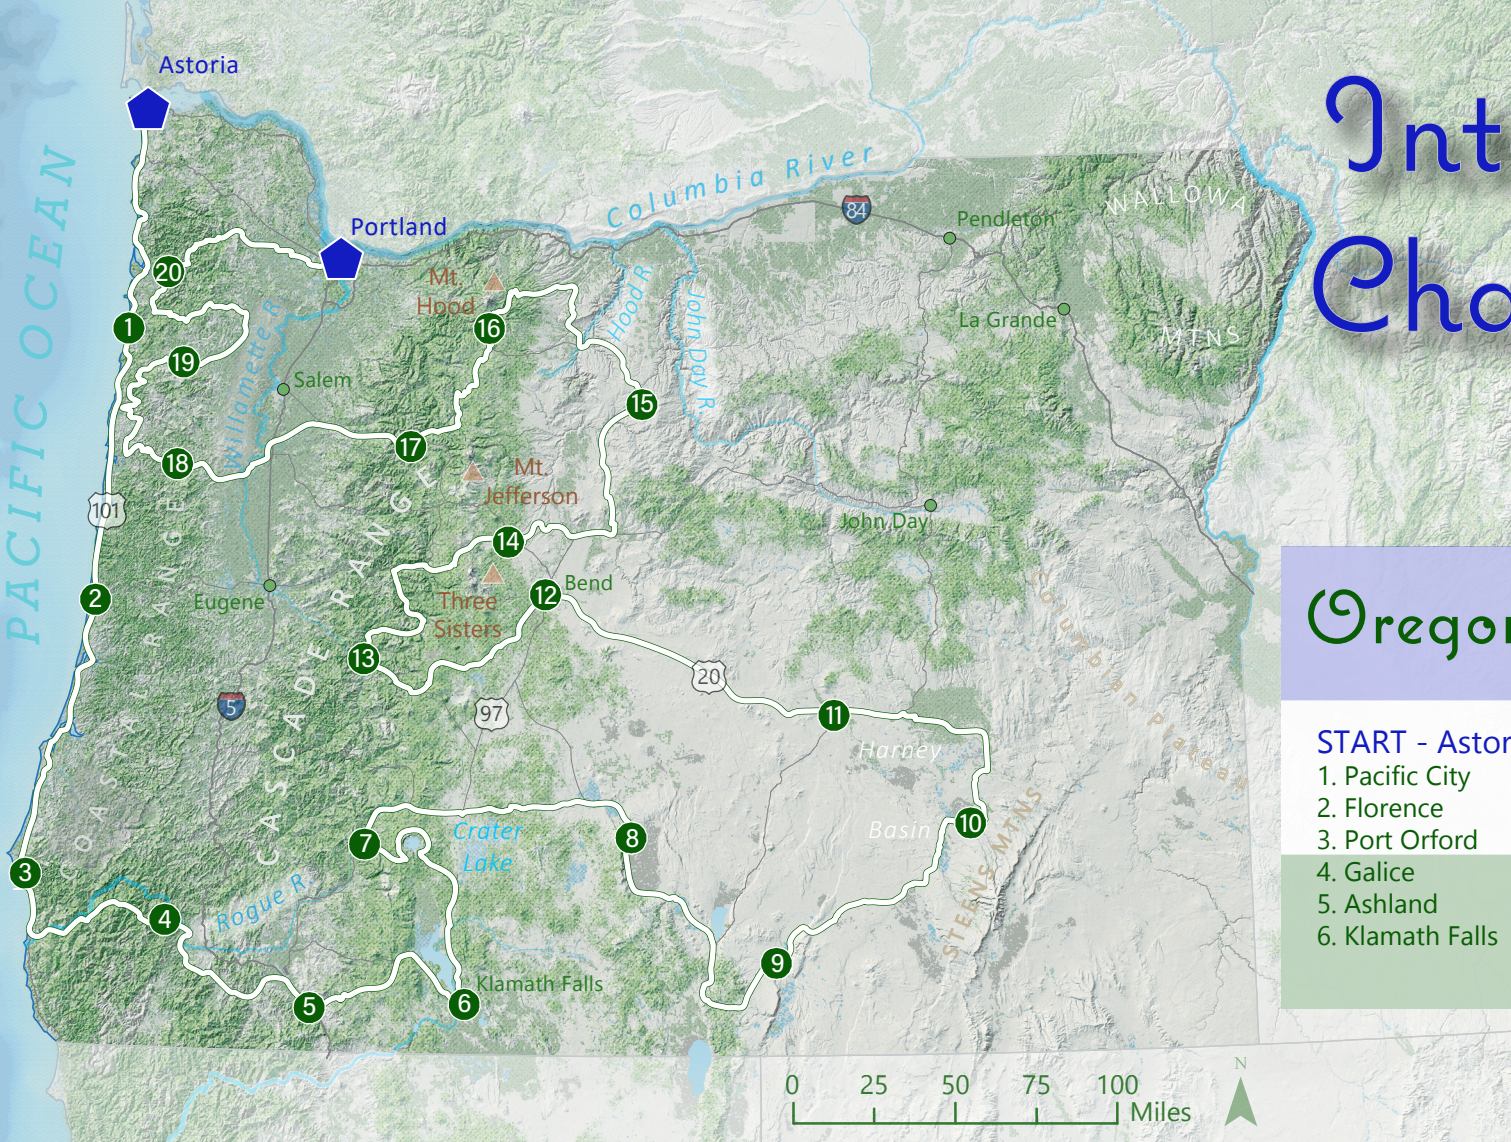

International Championship Tour

Oregon Cascade Classic

- START - Astoria**
- | | | |
|------------------|----------------|---------------------|
| 1. Pacific City | 7. Union Creek | 14. Sisters |
| 2. Florence | 8. Summer Lake | 15. Antelope |
| 3. Port Orford | 9. Plush | 16. Government Camp |
| 4. Galice | 10. Diamond | 17. Detroit |
| 5. Ashland | 11. Riley | 18. Burnt Woods |
| 6. Klamath Falls | 12. Bend | 19. Grand Ronde |
| | 13. Oakridge | 20. Tillamook |
- FINISH - Portland**